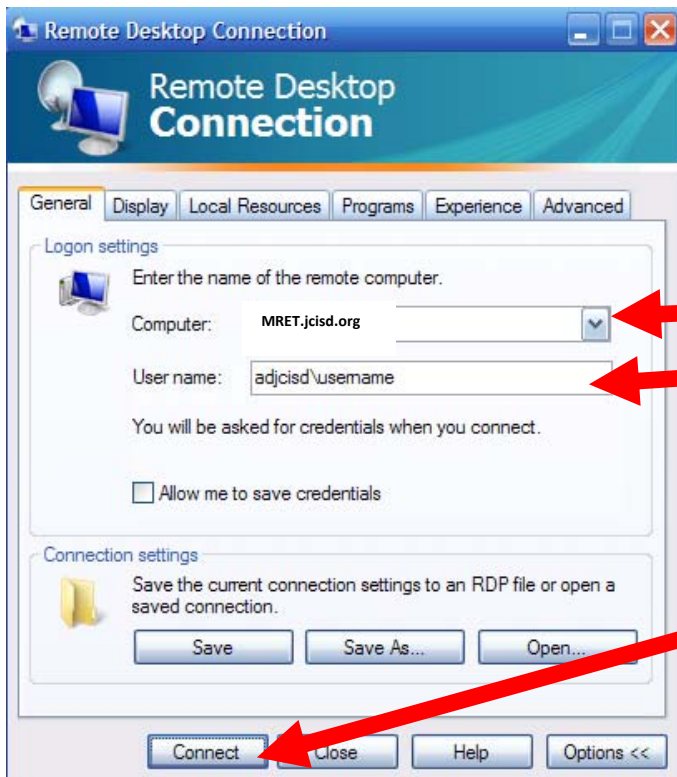

3. Type login information as shown on the left
MRET.jcisd.org
adjcisd\user

4. Select connect