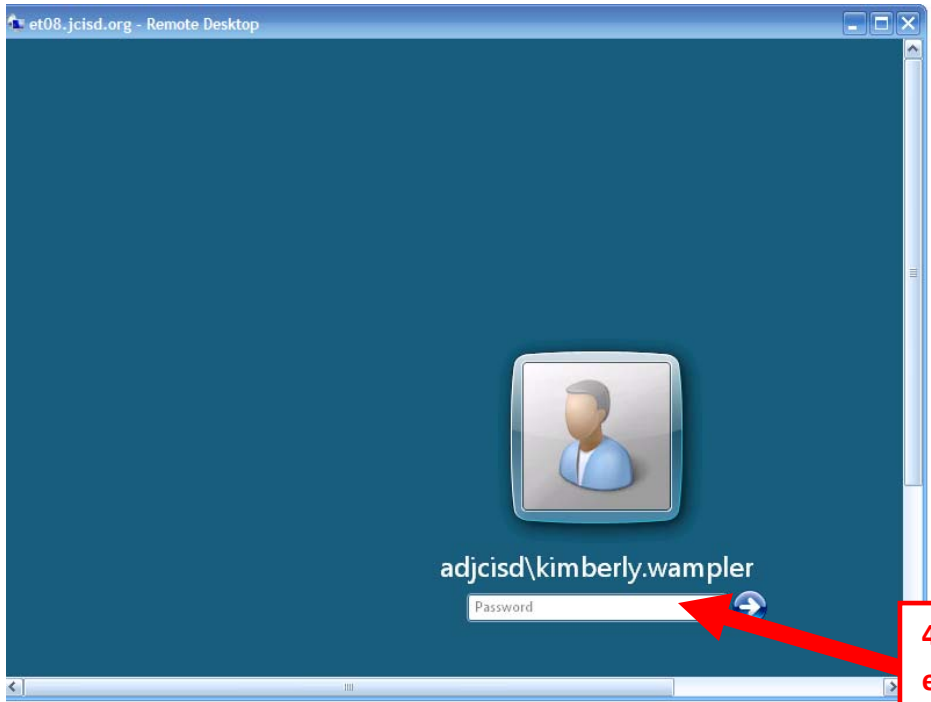

<http://www.microsoft.com/downloads/en/details.aspx?FamilyId=6573F9F1-8AE1-4DA9-AB5C-F8457ECDAF2D&displaylang=en>

Select the download button and install as you would any other program.

If this icon does not appear on your desktop after login go to your programs area and copy the shortcut onto your desktop.

1. Double Click to begin setup.

2. Select Options

3. Type login information as shown on the left  
MRET.jcisd.org  
adjcisd\user

4. Select connect

**4. enter your password and hit enter, you should now be connected.**