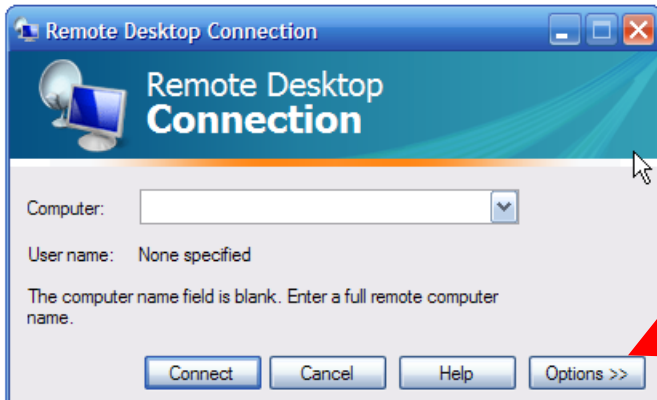

Use this link for Mac 2.1.0

<http://www.microsoft.com/downloads/en/details.aspx?FamilyID=68346e0d-44d3-4065-99bb-b664b27ee1f0&displayLang=en>

Use this link for Mac 1.0.3

<http://www.microsoft.com/downloads/en/details.aspx?FamilyId=6573F9F1-8AE1-4DA9-AB5C-F8457ECDAF2D&displaylang=en>

Select the download button and install as you would any other program.

If this icon does not appear on your desktop after login go to your programs area and copy the shortcut onto your desktop.

1. Double Click to begin setup.

2. Select Options